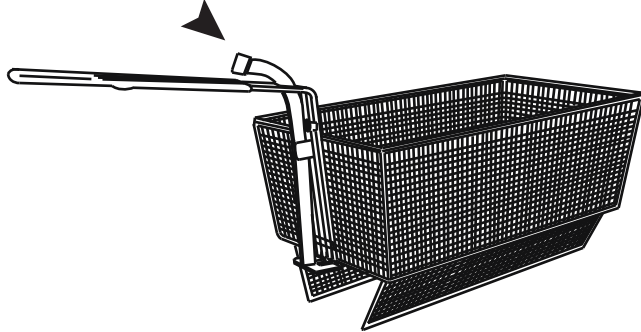

Drop Bottom Basket Instructions

IMPORTANT READ BEFORE USING

Thumb Release

Push to release doors.

Rest basket on surface "preferably in foam zone"
to reset doors in closed position.

Doors are now locked and ready for next use.